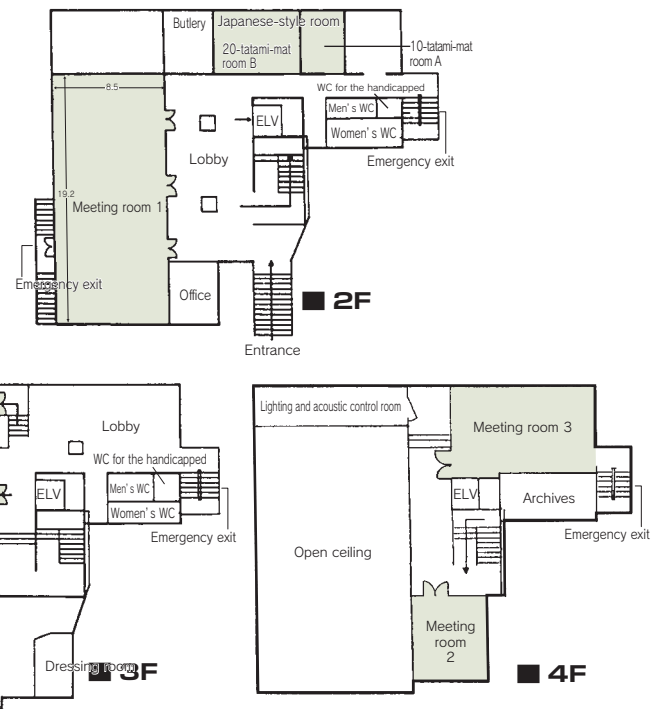

■ Hours
 9:00am~9:00pm

■ Date to start accepting reservation
 One year before the date of use

■ Accommodation
 None

■ Restaurants/Cafés
 Tea Room & Bar Potchan (17 seats)

■ Parking
 None

■ Remarks
 None

Floor plan

■ Convention site

Site name	Floor	Area (㎡)	Width×Depth (m) (m)	Ceiling height (m)	Capacity (persons)					Remarks
					Fixed seats	School	Theater	Seated	Buffet	
Hall	3	243	—	—	344	—	—	—	—	Stage 58 ㎡(10.8×5.4)
Meeting room 1	2	163	8.5×19.2	2.8	—	80	150	—	—	
Meeting room 2	4	49	6.2× 7.9	2.5	16	—	—	—	—	
Meeting room 3	4	54	11.6× 4.6	2.5	20	—	—	—	—	
Japanese-style room (A)	2	10-tatami-mat room	3.9× 3.3	2.3	—	10	—	—	—	
Japanese-style room (B)	2	20-tatami-mat room	3.9× 7.0	2.3	—	15	—	—	—	

Width × Depth and the floor area may differ depending on the shape of the room.