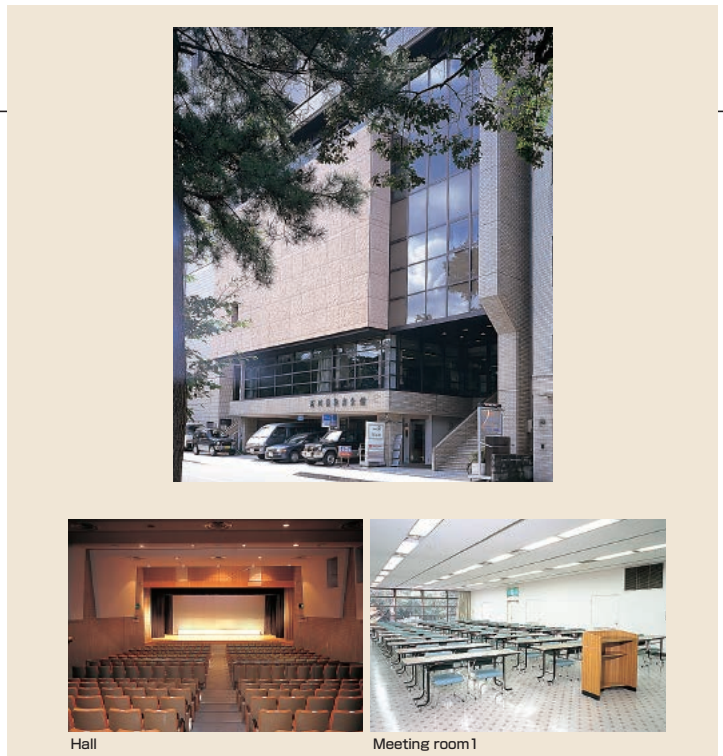

13 Ishikawa Kyoiku Kaikan

1-2-40 Korinbo, Kanazawa 920-0961
 TEL: 076-222-1241 FAX: 076-222-1242
 URL: <https://kyoiku-kaikan.com>

■ Number of seats
344 seats (Hall)

■ Traffic access
 15-min bus ride from JR Kanazawa Station
 (Get off at Korinbo and walk for 2 min.)
 12 min by taxi from JR Kanazawa Station

■ Hours
 9:00am~9:00pm

■ Date to start accepting reservation
 One year before the date of use

■ Accommodation
 None

■ Restaurants/Cafés
 Tea Room & Bar Potchan (17 seats)

■ Parking
 None

■ Remarks
 None

Floor plan

■ Convention site

Site name	Floor	Area (㎡)	Width×Depth (m) (m)	Ceiling height (m)	Capacity (persons)					Remarks
					Fixed seats	School	Theater	Seated	Buffet	
Hall	3	243	—	—	344	—	—	—	—	Stage 58 ㎡(10.8×5.4)
Meeting room 1	2	163	8.5×19.2	2.8	—	80	150	—	—	
Meeting room 2	4	49	6.2× 7.9	2.5	16	—	—	—	—	
Meeting room 3	4	54	11.6× 4.6	2.5	20	—	—	—	—	
Japanese-style room (A)	2	10-tatami-mat room	3.9× 3.3	2.3	—	10	—	—	—	
Japanese-style room (B)	2	20-tatami-mat room	3.9× 7.0	2.3	—	15	—	—	—	