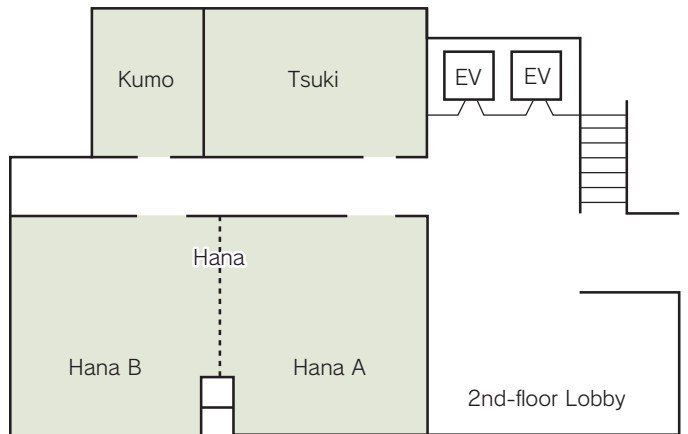

■ Number of seats
80 seats (Hana)

■ Traffic access
2-min walk from JR Kanazawa Station

■ Hours
8:00am~10:00pm

■ Date to start accepting reservation
Six months before the date of use

■ Accommodation
• Single room: 120
• Double room: 6
• Twin room: 27
Total 153 rooms

■ Restaurants/Cafés
Restaurant "Edel": 60 seats

■ Parking
Multi-story parking spaces: 25, Ground-level parking spaces: 12 (Conference and banquet participants can park free of charge.)

■ Remarks
Microphone, lectern, MC stand and whiteboard can be used for free.

■ Convention site

Site name	Floor	Area (㎡)	Width × Depth (m) (m)	Ceiling height (m)	Capacity (persons)					Remarks
					Fixed seats	School	Theater	Seated	Buffet	
Hana (AB)	2	115	7.2 × 13.4	2.6	—	60	80	60	80	
Hana (A)	2	58	7.2 × 6.8	2.6	—	27	40	24	35	
Hana (B)	2	58	7.2 × 6.6	2.6	—	24	40	24	35	
Tsuki	2	33	4.6 × 6.7	2.6	—	12	20	16	20	
Kumo	2	20	3.9 × 4.6	2.6	—	—	—	8	—	

Width × Depth and the floor area may differ depending on the shape of the room.